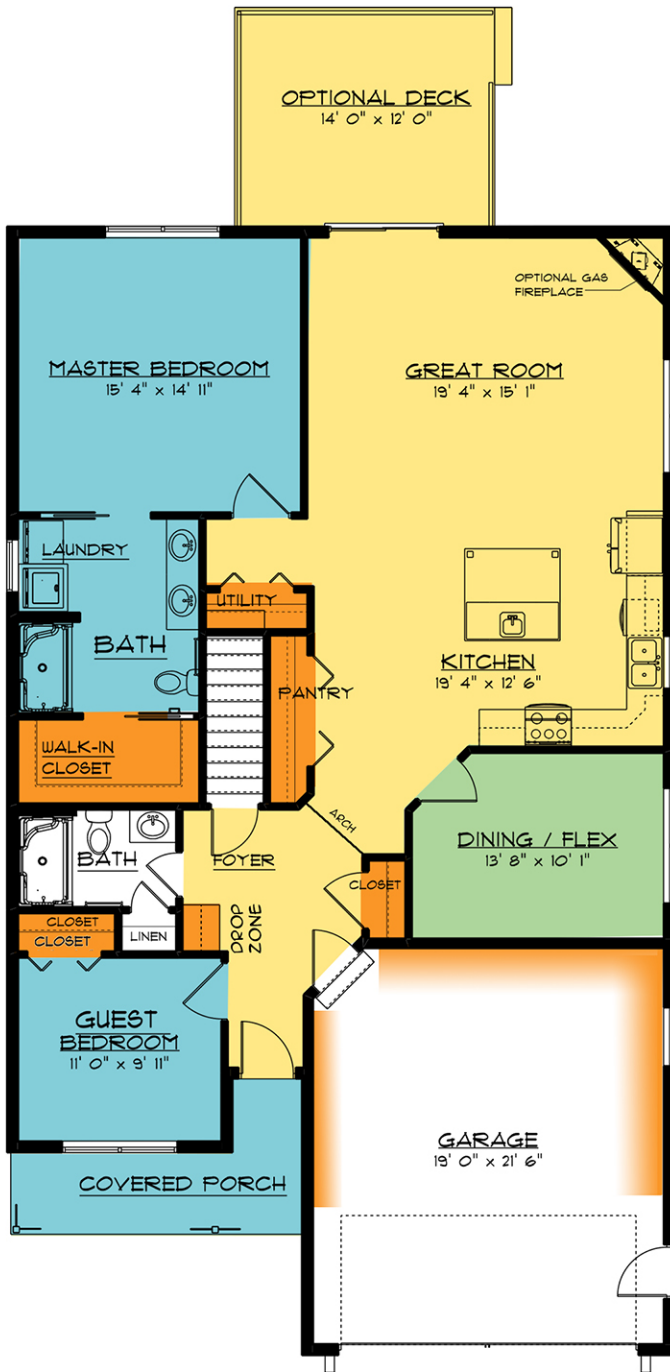

1,552 SF 55' / 61' X 36'

The McGuinn II

Livability
at a Glance™

S	storage
e	entertaining
f	flex space
d	de-stressing