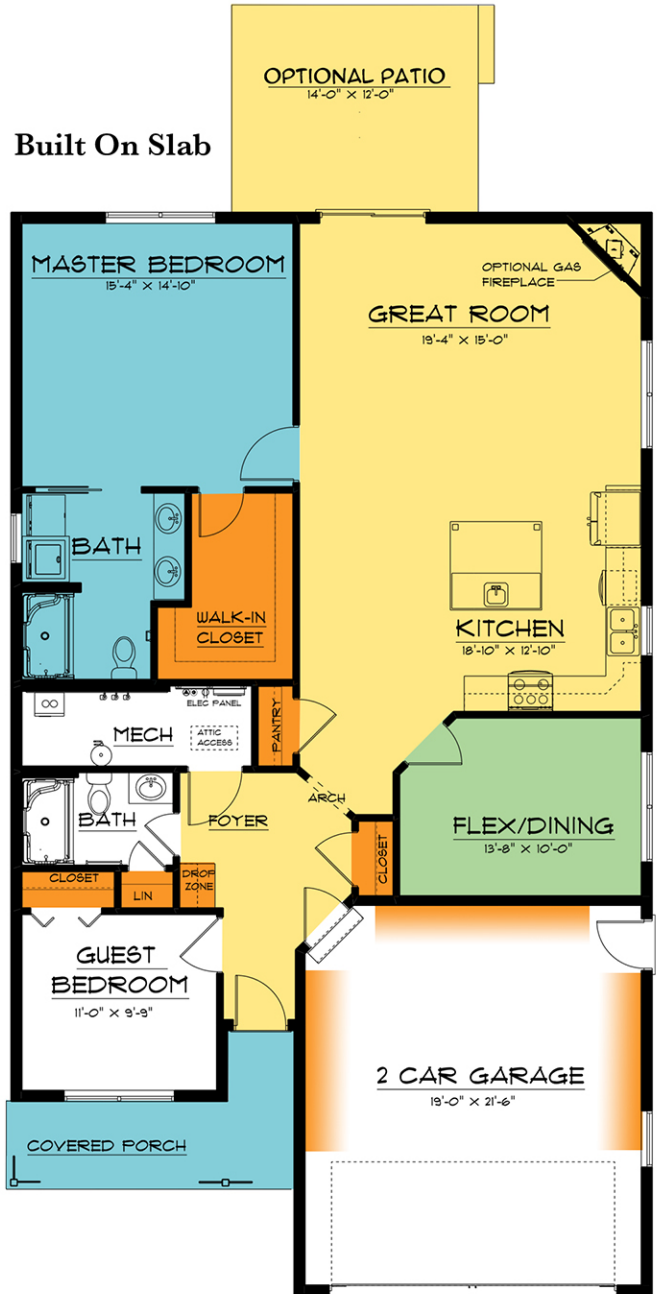

1,552 SF 55' / 61' X 36'

The McGuinn II

Livability
at a Glance™

S	storage
e	entertaining
f	flex space
d	de-stressing